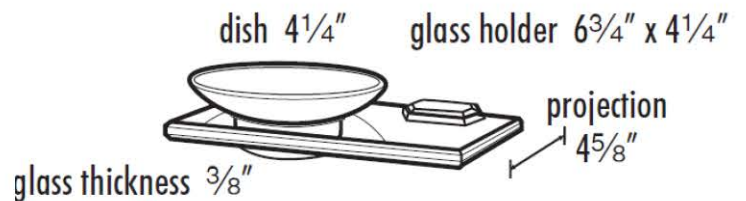

**SPECIFICATIONS**

**NICOLE**  
SOAP HOLDER WITH DISH

**FEATURES**

Traditional styling  
Multiple finishes  
Concealed installation

**WARRANTY**

Limited lifetime

**FINISHES**

Polished Brass (PB)  
Polished Brass/Non-lacquered (PB/NL)  
Polished Chrome (PC)  
Antique English Matte (AEM)  
Barcelona (BARC)  
Bronze (BRZ)  
Chocolate Bronze (CHBRZ)  
Polished Nickel (PN)  
Satin Nickel (SN)

**MATERIAL**

Brass

**Item#**

**A7730**

NOTE: Dimensions and specifications are subject to change without notice.