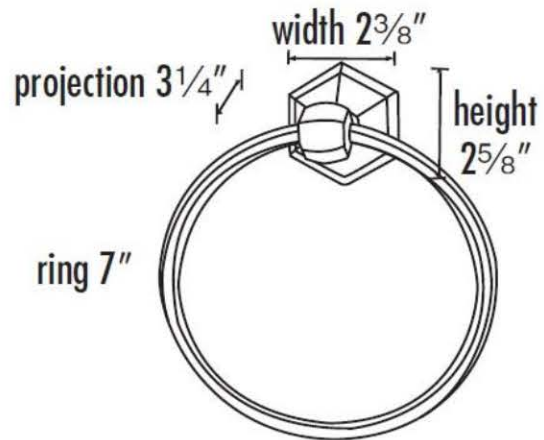

SPECIFICATIONS

NICOLE
7" TOWEL RING

FEATURES

Traditional styling
Multiple finishes
Concealed installation

WARRANTY

Limited lifetime

FINISHES

Polished Brass (PB)
Polished Brass/Non-lacquered (PB/NL)
Polished Chrome (PC)
Antique English Matte (AEM)
Barcelona (BARC)
Bronze (BRZ)
Chocolate Bronze (CHBRZ)
Polished Nickel (PN)
Satin Nickel (SN)

MATERIAL

Brass

Item#

A7740

NOTE: Dimensions and specifications are subject to change without notice.