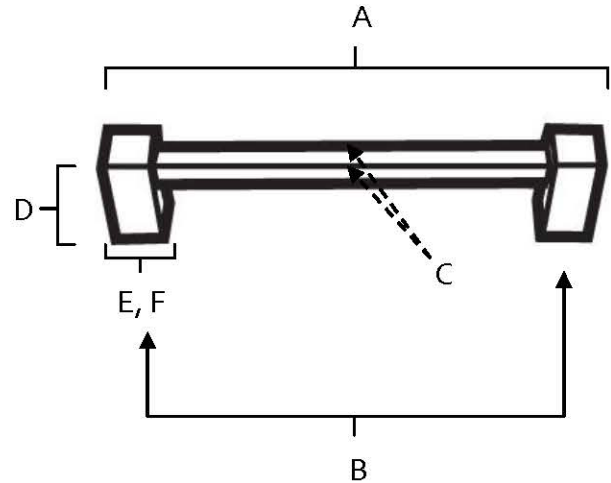

SPECIFICATIONS

**CONTEMPORARY II**  
SQUARE PULLS

**FEATURES**

- Modern styling
- Multiple finishes
- Concealed installation

**WARRANTY**

Limited lifetime

**FINISHES**

- Polished Chrome (PC)
- Barcelona (BARC)
- Bronze (BRZ)
- Chocolate Bronze (CHBRZ)
- Polished Nickel (PN)
- Satin Nickel (SN)

**MATERIAL**

Brass

Item#	A	B	C	D	E (L)	F (W)
A718-3	3 5/8"	3"	3/8"	1 3/16"	5/8"	5/8"
A718-35	4 1/8"	3 1/2"	3/8"	1 3/16"	5/8"	5/8"
A718-4	4 5/8"	4"	3/8"	1 3/16"	5/8"	5/8"
A718-6	6 5/8"	6"	3/8"	1 3/8"	5/8"	5/8"

KEY:

- A - Overall Length
- B - Center to Center
- C - Handle Width
- D - Projection
- E - Mount Length
- F - Mount Width

NOTE: Dimensions and specifications are subject to change without notice.