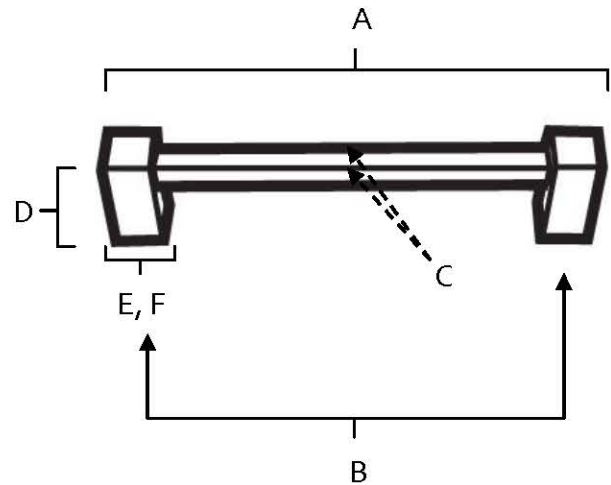

SPECIFICATIONS

**CONTEMPORARY II**  
SQUARE PULLS

**FEATURES**

- Modern styling
- Multiple finishes
- Concealed installation

**WARRANTY**

Limited lifetime

**FINISHES**

- Polished Chrome (PC)
- Barcelona (BARC)
- Bronze (BRZ)
- Chocolate Bronze (CHBRZ)
- Polished Nickel (PN)
- Satin Nickel (SN)

**MATERIAL**

Brass

Item#	A	B	C	D	E (L)	F (W)
A718-3	3 5/8"	3"	3/8"	1 3/16"	5/8"	5/8"
A718-35	4 1/8"	3 1/2"	3/8"	1 3/16"	5/8"	5/8"
A718-4	4 5/8"	4"	3/8"	1 3/16"	5/8"	5/8"
A718-6	6 5/8"	6"	3/8"	1 3/8"	5/8"	5/8"

KEY:

- A - Overall Length
- B - Center to Center
- C - Handle Width
- D - Projection
- E - Mount Length
- F - Mount Width

NOTE: Dimensions and specifications are subject to change without notice.