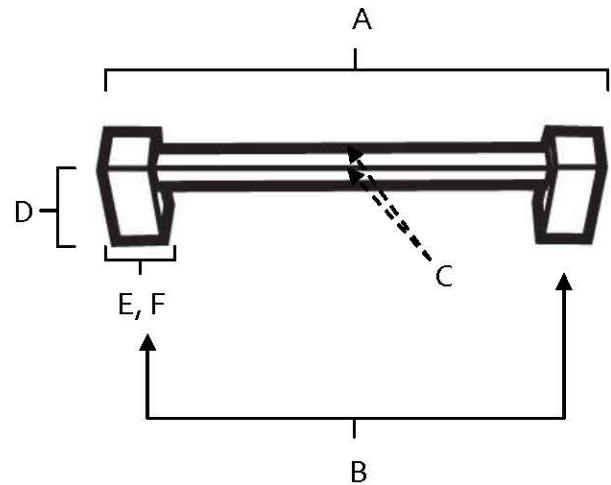

SPECIFICATIONS

CONTEMPORARY II
SQUARE PULLS

FEATURES

- Modern styling
- Multiple finishes
- Concealed installation

WARRANTY

Limited lifetime

FINISHES

- Polished Chrome (PC)
- Barcelona (BARC)
- Bronze (BRZ)
- Chocolate Bronze (CHBRZ)
- Polished Nickel (PN)
- Satin Nickel (SN)

MATERIAL

Brass

Item#	A	B	C	D	E (L)	F (W)
A718-3	3 5/8"	3"	3/8"	1 3/16"	5/8"	5/8"
A718-35	4 1/8"	3 1/2"	3/8"	1 3/16"	5/8"	5/8"
A718-4	4 5/8"	4"	3/8"	1 3/16"	5/8"	5/8"
A718-6	6 5/8"	6"	3/8"	1 3/8"	5/8"	5/8"

KEY:

- A - Overall Length
- B - Center to Center
- C - Handle Width
- D - Projection
- E - Mount Length
- F - Mount Width

NOTE: Dimensions and specifications are subject to change without notice.