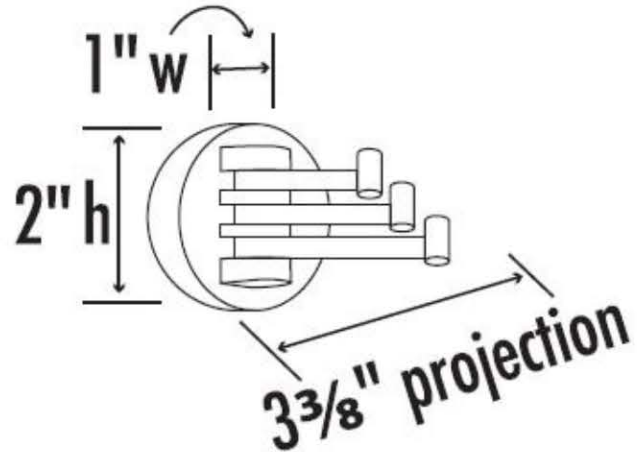

SPECIFICATIONS

CONTEMPORARY I
SWIVEL ROBE HOOK

FEATURES

Modern styling
Multiple finishes
Concealed installation

WARRANTY

Limited lifetime

FINISHES

Polished Brass/Non-lacquered (PB/NL)
Polished Chrome (PC)
Bronze (BRZ)
Polished Nickel (PN)
Satin Nickel (SN)

MATERIAL

Brass

Item#

A8385

NOTE: Dimensions and specifications are subject to change without notice.