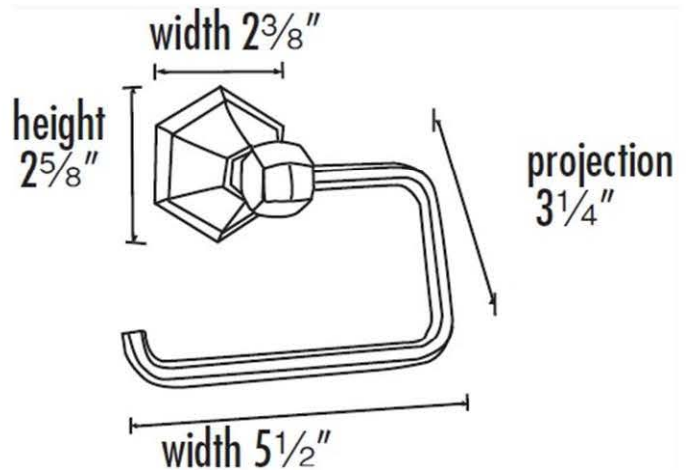

SPECIFICATIONS

NICOLE

SINGLE POST TISSUE HOLDER

FEATURES

- Traditional styling
- Multiple finishes
- Concealed installation

WARRANTY

Limited lifetime

FINISHES

MATERIAL

Brass

Item#

A7766

NOTE: Dimensions and specifications are subject to change without notice.