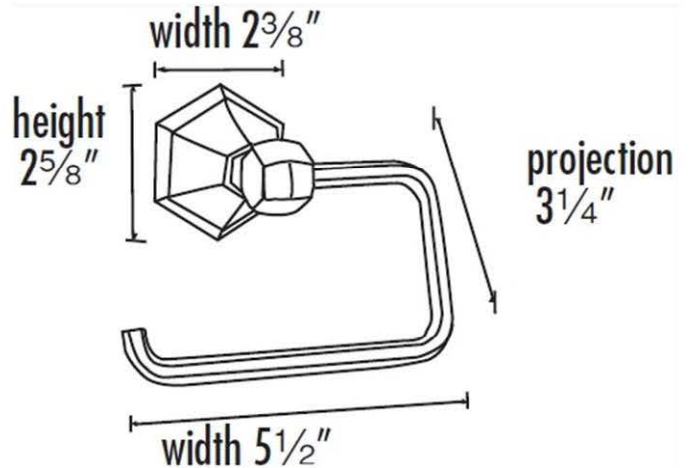

SPECIFICATIONS

NICOLE

SINGLE POST TISSUE HOLDER

FEATURES

- Traditional styling
- Multiple finishes
- Concealed installation

WARRANTY

Limited lifetime

FINISHES

MATERIAL

Brass

Item#

A7766

NOTE: Dimensions and specifications are subject to change without notice.