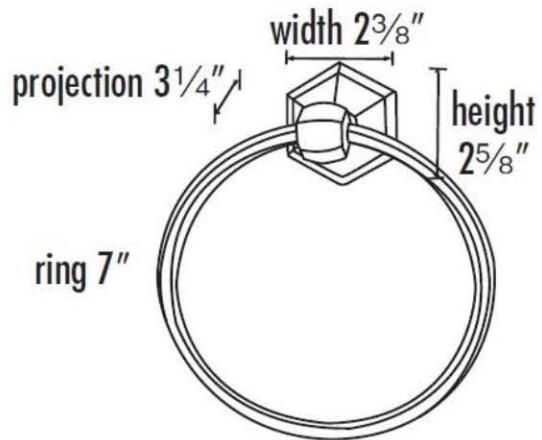

SPECIFICATIONS

NICOLE
7" TOWEL RING

FEATURES

Traditional styling
Multiple finishes
Concealed installation

WARRANTY

Limited lifetime

FINISHES

Polished Brass (PB)
Polished Brass/Non-lacquered (PB/NL)
Polished Chrome (PC)
Antique English Matte (AEM)
Barcelona (BARC)
Bronze (BRZ)
Chocolate Bronze (CHBRZ)
Polished Nickel (PN)
Satin Nickel (SN)

MATERIAL

Brass

Item#

A7740

NOTE: Dimensions and specifications are subject to change without notice.