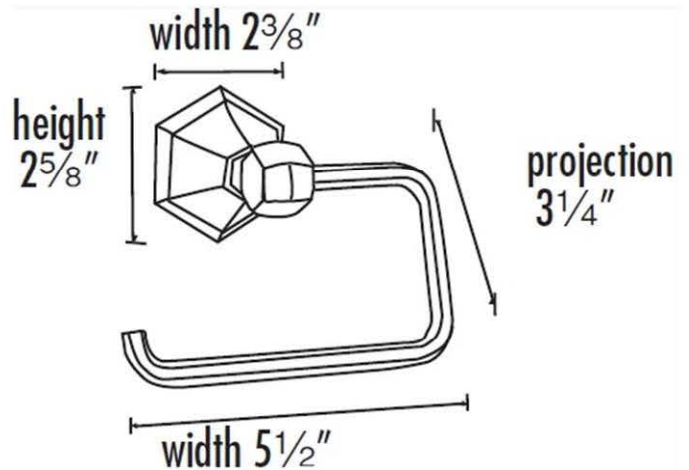

**SPECIFICATIONS**

**NICOLE**

**SINGLE POST TISSUE HOLDER**

**FEATURES**

- Traditional styling
- Multiple finishes
- Concealed installation

**WARRANTY**

Limited lifetime

**FINISHES**

**MATERIAL**

Brass

**Item#**

**A7766**

NOTE: Dimensions and specifications are subject to change without notice.