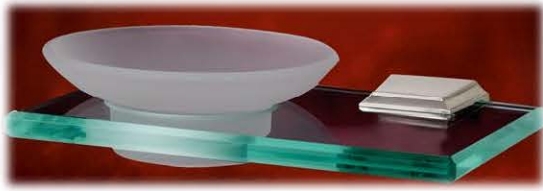

"Creations"®
by ALNO, INC.

PRODUCT SHEET

SPECIFICATIONS

GEOMETRIC SOAP HOLDER WITH DISH

FEATURES

Modern styling
Multiple finishes
Concealed installation

WARRANTY

Limited lifetime

FINISHES

Polished Brass (PB)
Polished Brass/Non-lacquered (PB/NL)
Polished Chrome (PC)
Bronze (BRZ)
Chocolate Bronze (CHBRZ)
Polished Antique (PA)
Polished Nickel (PN)
Satin Nickel (SN)

MATERIAL

Brass

Item#