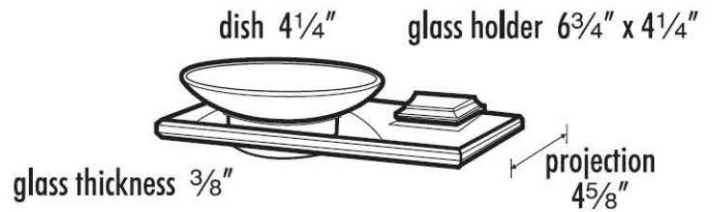

"Creations"®
by ALNO, INC.

PRODUCT SHEET

SPECIFICATIONS

GEOMETRIC SOAP HOLDER WITH DISH

FEATURES

Modern styling
Multiple finishes
Concealed installation

WARRANTY

Limited lifetime