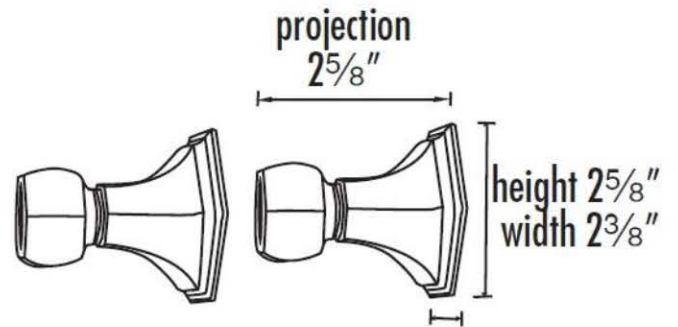

**SPECIFICATIONS**

**NICOLE**  
SHOWER ROD BRACKETS

**FEATURES**

Traditional styling  
Multiple finishes  
Concealed installation

**WARRANTY**

Limited lifetime

**FINISHES**

Polished Brass (PB)  
Polished Brass/Non-lacquered (PB/NL)  
Polished Chrome (PC)  
Antique English Matte (AEM)  
Barcelona (BARC)  
Bronze (BRZ)  
Chocolate Bronze (CHBRZ)  
Polished Nickel (PN)  
Satin Nickel (SN)

**MATERIAL**

Brass

Item#

**A7746**

NOTE: Dimensions and specifications are subject to change without notice.