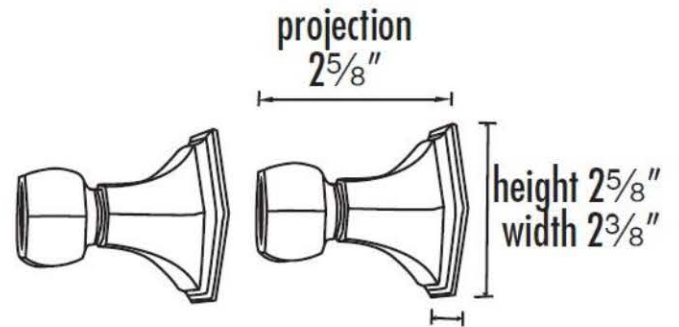

SPECIFICATIONS

NICOLE
SHOWER ROD BRACKETS

FEATURES

Traditional styling
Multiple finishes
Concealed installation

WARRANTY

Limited lifetime

FINISHES

Polished Brass (PB)
Polished Brass/Non-lacquered (PB/NL)
Polished Chrome (PC)
Antique English Matte (AEM)
Barcelona (BARC)
Bronze (BRZ)
Chocolate Bronze (CHBRZ)
Polished Nickel (PN)
Satin Nickel (SN)

MATERIAL

Brass

Item#

A7746

NOTE: Dimensions and specifications are subject to change without notice.