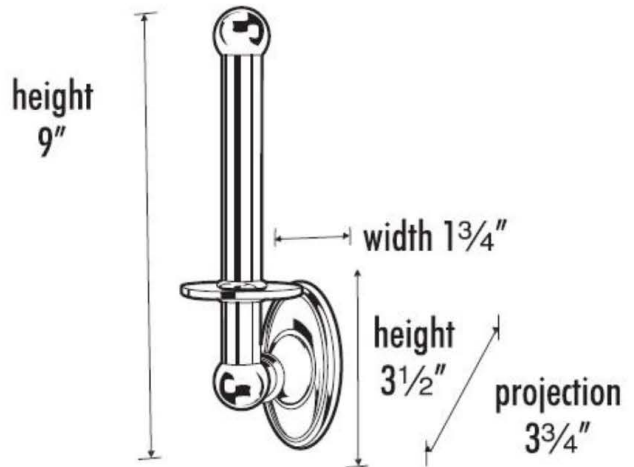

SPECIFICATIONS

CLASSIC TRADITIONAL
RESERVE TISSUE HOLDER

FEATURES

- Traditional styling
- Multiple finishes
- Concealed installation

WARRANTY

Limited lifetime

FINISHES

- Polished Brass (PB)
- Polished Brass/Non-lacquered (PB/NL)
- Polished Chrome (PC)
- Antique English (AE)
- Antique English Matte (AEM)
- Barcelona (BARC)
- Bronze (BRZ)
- Chocolate Bronze (CHBRZ)
- Polished Antique (PA)
- Polished Nickel (PN)
- Satin Nickel (SN)

MATERIAL

Brass

Item#

A8067

NOTE: Dimensions and specifications are subject to change without notice.