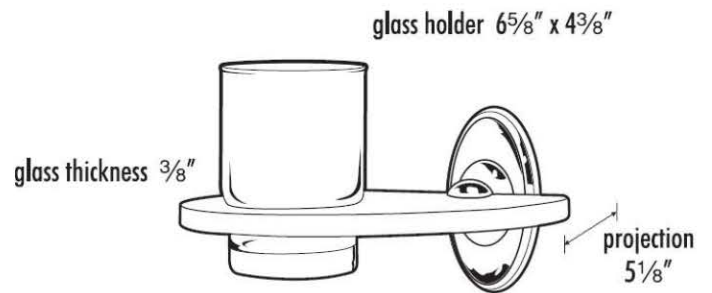

SPECIFICATIONS

CLASSIC TRADITIONAL
TUMBLER HOLDER WITH TUMBLER

FEATURES

Traditional styling
Multiple finishes
Concealed installation

WARRANTY

Limited lifetime

FINISHES

Polished Brass (PB)
Polished Brass/Non-lacquered (PB/NL)
Polished Chrome (PC)
Antique English (AE)
Antique English Matte (AEM)
Barcelona (BARC)
Bronze (BRZ)
Chocolate Bronze (CHBRZ)
Polished Antique (PA)
Polished Nickel (PN)
Satin Nickel (SN)

MATERIAL

Brass

Item#

A8070

NOTE: Dimensions and specifications are subject to change without notice.