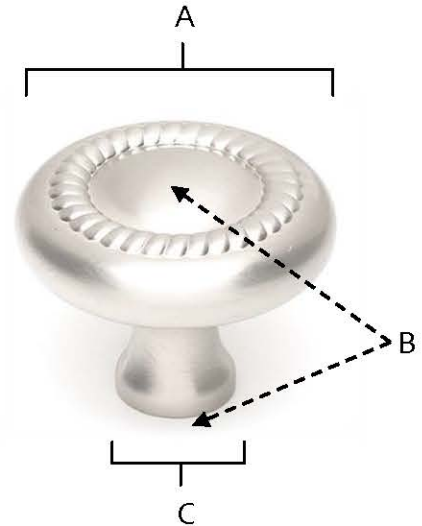

SPECIFICATIONS

**ROPE
KNOBS**

FEATURES

- Traditional styling
- Multiple finishes
- Concealed installation

WARRANTY

Limited lifetime

FINISHES

- Polished Brass (PB)
- Polished Chrome (PC)
- Antique English (AE)
- Antique English Matte (AEM)
- Polished Antique (PA)
- Satin Nickel (SN)

MATERIAL

Brass

Item#	A	B	C
A812-1	1"	7/8"	3/8"
A812-14	1 1/4"	1"	15/32"
A812-38	1 1/2"	1 1/8"	9/16"

KEY:

- A - Length and Width
- B - Projection
- C - Mount Length and Width

NOTE: Dimensions and specifications are subject to change without notice.