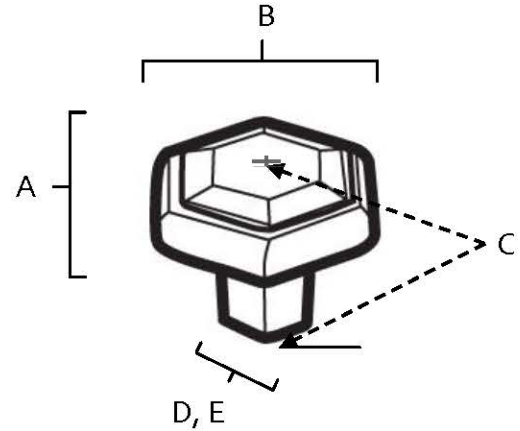

**SPECIFICATIONS**

**NICOLE**  
KNOBS

**FEATURES**

- Modern styling
- Multiple finishes
- Concealed installation

**WARRANTY**

Limited lifetime

**FINISHES**

- Polished Brass (PB)
- Polished Chrome (PC)
- Antique English Matte (AEM)
- Barcelona (BARC)
- Bronze (BRZ)
- Chocolate Bronze (CHBRZ)
- Polished Nickel (PN)
- Satin Nickel (SN)

**MATERIAL**

Brass

Item#	A	B	C	D (L)	E (W)
A423	1 3/8"	1 1/8"	1 3/16"	9/16"	1/2"
A424	1 1/2"	1 3/8"	1 5/16"	9/16"	1/2"

**KEY:**

- A - Length
- B - Width
- C - Projection
- D - Mount Length
- E - Mount Width