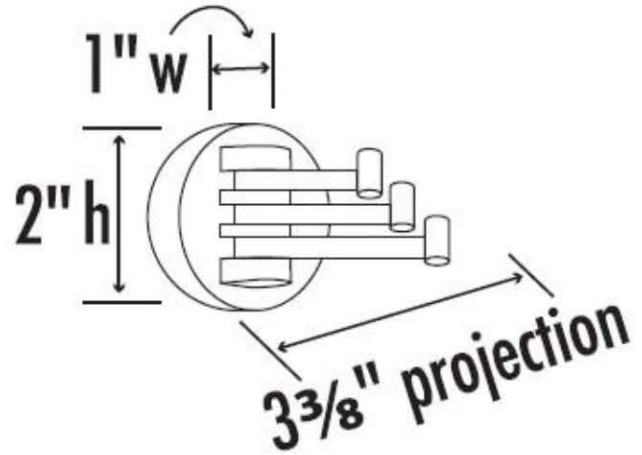

SPECIFICATIONS

CONTEMPORARY I
SWIVEL ROBE HOOK

FEATURES

Modern styling
Multiple finishes
Concealed installation

WARRANTY

Limited lifetime

FINISHES

Polished Brass/Non-lacquered (PB/NL)
Polished Chrome (PC)
Bronze (BRZ)
Polished Nickel (PN)
Satin Nickel (SN)

MATERIAL

Brass

Item#

A8385

NOTE: Dimensions and specifications are subject to change without notice.