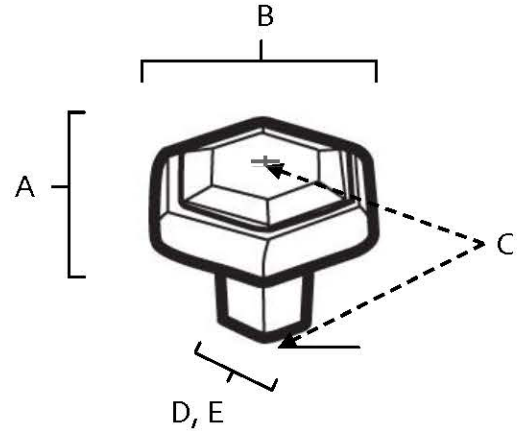

SPECIFICATIONS

NICOLE
KNOBS

FEATURES

- Modern styling
- Multiple finishes
- Concealed installation

WARRANTY

Limited lifetime

FINISHES

- Polished Brass (PB)
- Polished Chrome (PC)
- Antique English Matte (AEM)
- Barcelona (BARC)
- Bronze (BRZ)
- Chocolate Bronze (CHBRZ)
- Polished Nickel (PN)
- Satin Nickel (SN)

MATERIAL

Brass

Item#	A	B	C	D (L)	E (W)
A423	1 3/8"	1 1/8"	1 3/16"	9/16"	1/2"
A424	1 1/2"	1 3/8"	1 5/16"	9/16"	1/2"

KEY:

- A - Length
- B - Width
- C - Projection
- D - Mount Length
- E - Mount Width

NOTE: Dimensions and specifications are subject to change without notice.