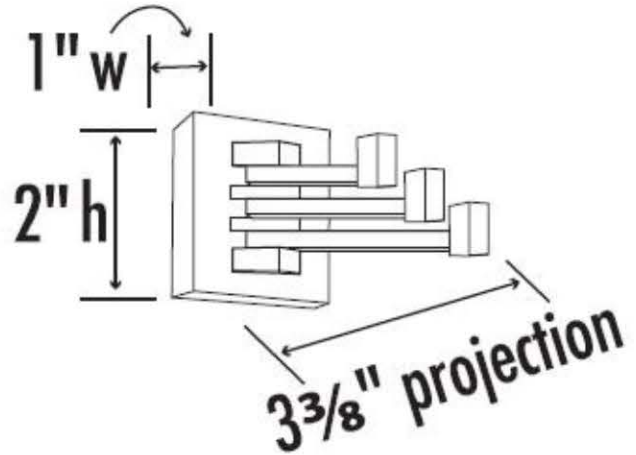

**SPECIFICATIONS**

**CONTEMPORARY II**  
SWIVEL ROBE HOOK

**FEATURES**

Modern styling  
Multiple finishes  
Concealed installation

**WARRANTY**

Limited lifetime

**FINISHES**

Polished Brass/Non-lacquered (PB/NL)  
Polished Chrome (PC)  
Bronze (BRZ)  
Polished Nickel (PN)  
Satin Nickel (SN)

**MATERIAL**

Brass

Item#

**A8485**

NOTE: Dimensions and specifications are subject to change without notice.