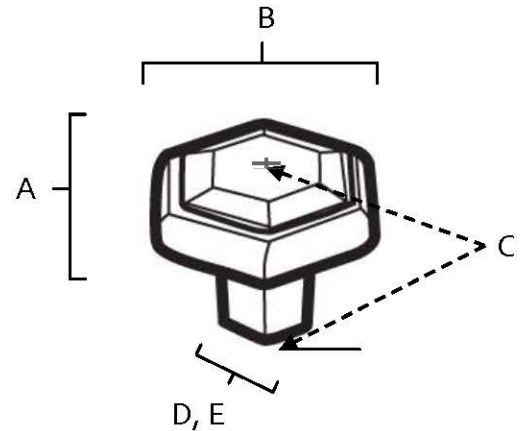

SPECIFICATIONS

NICOLE
KNOBS

FEATURES

- Modern styling
- Multiple finishes
- Concealed installation

WARRANTY

Limited lifetime

FINISHES

- Polished Brass (PB)
- Polished Chrome (PC)
- Antique English Matte (AEM)
- Barcelona (BARC)
- Bronze (BRZ)
- Chocolate Bronze (CHBRZ)
- Polished Nickel (PN)
- Satin Nickel (SN)

MATERIAL

Brass

Item#	A	B	C	D (L)	E (W)
A423	1 3/8"	1 1/8"	1 3/16"	9/16"	1/2"
A424	1 1/2"	1 3/8"	1 5/16"	9/16"	1/2"

KEY:

- A - Length
- B - Width
- C - Projection
- D - Mount Length
- E - Mount Width

NOTE: Dimensions and specifications are subject to change without notice.