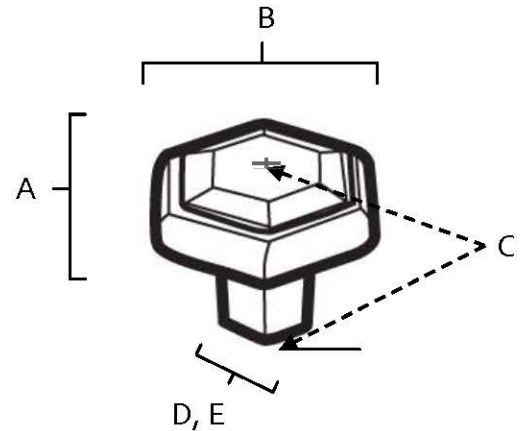

**SPECIFICATIONS**

**NICOLE**  
KNOBS

**FEATURES**

- Modern styling
- Multiple finishes
- Concealed installation

**WARRANTY**

Limited lifetime

**FINISHES**

- Polished Brass (PB)
- Polished Chrome (PC)
- Antique English Matte (AEM)
- Barcelona (BARC)
- Bronze (BRZ)
- Chocolate Bronze (CHBRZ)
- Polished Nickel (PN)
- Satin Nickel (SN)

**MATERIAL**

Brass

Item#	A	B	C	D (L)	E (W)
A423	1 3/8"	1 1/8"	1 3/16"	9/16"	1/2"
A424	1 1/2"	1 3/8"	1 5/16"	9/16"	1/2"

**KEY:**

- A - Length
- B - Width
- C - Projection
- D - Mount Length
- E - Mount Width