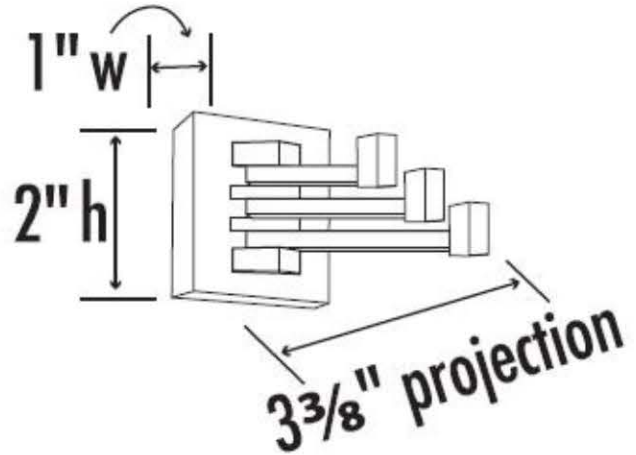

SPECIFICATIONS

CONTEMPORARY II
SWIVEL ROBE HOOK

FEATURES

Modern styling
Multiple finishes
Concealed installation

WARRANTY

Limited lifetime

FINISHES

Polished Brass/Non-lacquered (PB/NL)
Polished Chrome (PC)
Bronze (BRZ)
Polished Nickel (PN)
Satin Nickel (SN)

MATERIAL

Brass

Item#

A8485

NOTE: Dimensions and specifications are subject to change without notice.