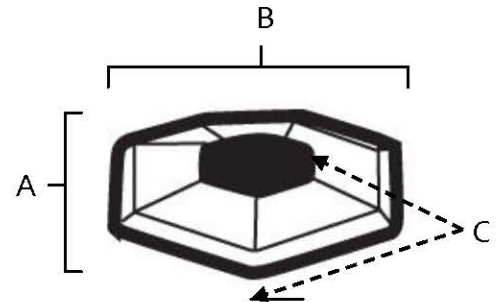

SPECIFICATIONS

**NICOLE
BACKPLATES**

FEATURES

- Modern styling
- Multiple finishes
- Concealed installation

WARRANTY

Limited lifetime

FINISHES

- Polished Brass (PB)
- Polished Chrome (PC)
- Antique English Matte (AEM)
- Barcelona (BARC)
- Bronze (BRZ)
- Chocolate Bronze (CHBRZ)
- Polished Nickel (PN)
- Satin Nickel (SN)

MATERIAL

Brass

Item#	A	B	C
A425	1 1/2"	1 3/8"	1/8"
A426	1 13/16"	1 9/16"	1/8"

KEY:

- A - Length
- B - Width
- C - Projection

NOTE: Dimensions and specifications are subject to change without notice.