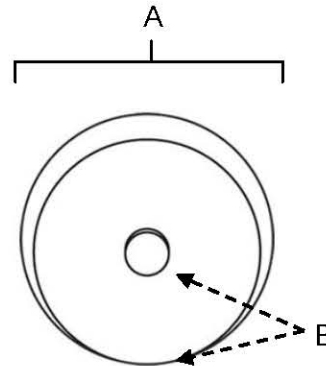

**SPECIFICATIONS**

**ROPE  
ROSETTES**

**FEATURES**

- Traditional styling
- Multiple finishes
- Concealed installation

**WARRANTY**

Limited lifetime

**FINISHES**

- Polished Brass (PB)
- Polished Chrome (PC)
- Antique English (AE)
- Antique English Matte (AEM)
- Barcelona (BARC)
- Bronze (BRZ)
- Chocolate Bronze (CHBRZ)
- Matte Black (MB)
- Polished Antique (PA)
- Polished Nickel (PN)
- Satin Nickel (SN)

**MATERIAL**

Brass

Item#	A	B
A815-1p	1"	1/8"
A815-14p	1 1/4"	1/8"
A815-34p	3/4"	1/8"
A815-38p	1 1/2"	1/8"
A815-45p	1 3/4"	1/8"

**KEY:**

- A - Length and Width
- B - Projection

NOTE: Dimensions and specifications are subject to change without notice.