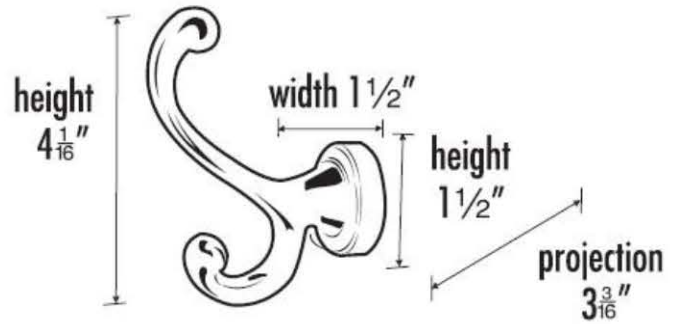

SPECIFICATIONS

INFINITY
ROBE HOOK

FEATURES

Modern styling
Multiple finishes
Concealed installation

WARRANTY

Limited lifetime

FINISHES

Polished Brass/Non-lacquered (PB/NL)
Polished Chrome (PC)
Polished Nickel (PN)
Satin Nickel (SN)

MATERIAL

Brass

Item#

A8799

NOTE: Dimensions and specifications are subject to change without notice.