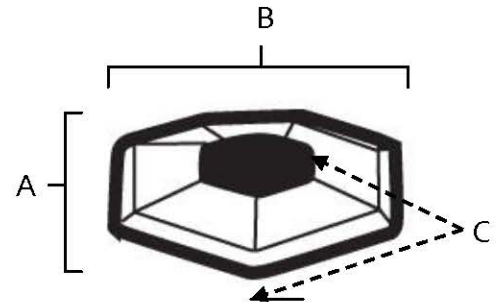

**SPECIFICATIONS**

**NICOLE  
BACKPLATES**

**FEATURES**

- Modern styling
- Multiple finishes
- Concealed installation

**WARRANTY**

Limited lifetime

**FINISHES**

- Polished Brass (PB)
- Polished Chrome (PC)
- Antique English Matte (AEM)
- Barcelona (BARC)
- Bronze (BRZ)
- Chocolate Bronze (CHBRZ)
- Polished Nickel (PN)
- Satin Nickel (SN)

**MATERIAL**

Brass

Item#	A	B	C
A425	1 1/2"	1 3/8"	1/8"
A426	1 13/16"	1 9/16"	1/8"

**KEY:**

- A - Length
- B - Width
- C - Projection

NOTE: Dimensions and specifications are subject to change without notice.