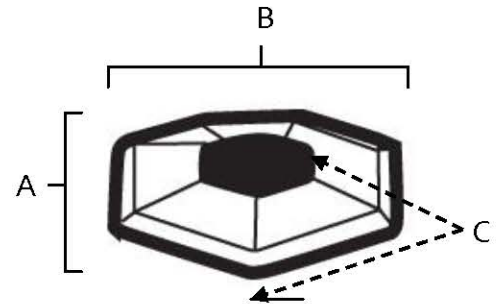

SPECIFICATIONS

**NICOLE
BACKPLATES**

FEATURES

- Modern styling
- Multiple finishes
- Concealed installation

WARRANTY

Limited lifetime

FINISHES

- Polished Brass (PB)
- Polished Chrome (PC)
- Antique English Matte (AEM)
- Barcelona (BARC)
- Bronze (BRZ)
- Chocolate Bronze (CHBRZ)
- Polished Nickel (PN)
- Satin Nickel (SN)

MATERIAL

Brass

Item#	A	B	C
A425	1 1/2"	1 3/8"	1/8"
A426	1 13/16"	1 9/16"	1/8"

KEY:

- A - Length
- B - Width
- C - Projection

NOTE: Dimensions and specifications are subject to change without notice.