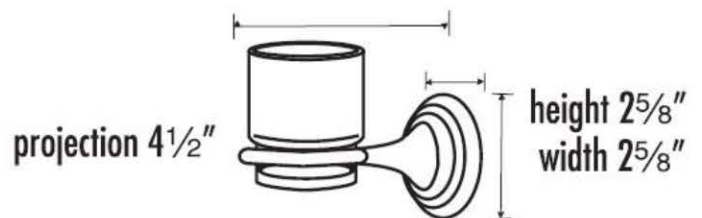

SPECIFICATIONS

EMBASSY

TUMBLER HOLDER WITH TUMBLER

FEATURES

- Traditional styling
- Multiple finishes
- Concealed installation

WARRANTY

Limited lifetime

FINISHES