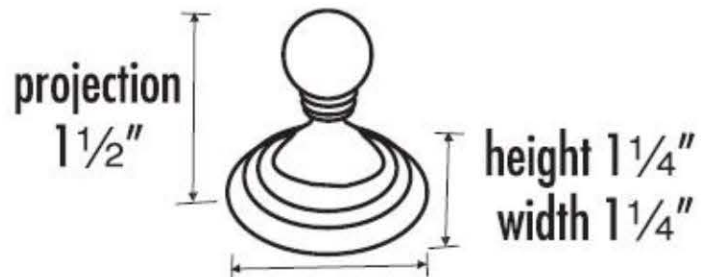

SPECIFICATIONS

EMBASSY
ROBE HOOK

FEATURES

Traditional styling
Multiple finishes
Concealed installation

WARRANTY

Limited lifetime

FINISHES

Polished Brass (PB)
Polished Brass/Non-lacquered (PB/NL)
Polished Chrome (PC)
Antique English (AE)
Antique English Matte (AEM)
Barcelona (BARC)
Bronze (BRZ)
Chocolate Bronze (CHBRZ)
Polished Nickel (PN)
Satin Nickel (SN)
Polished Chrome/Gold (PC/GLD)
Satin Nickel/Gold (SN/GLD)

MATERIAL

Brass

Item#

A9081

NOTE: Dimensions and specifications are subject to change without notice.