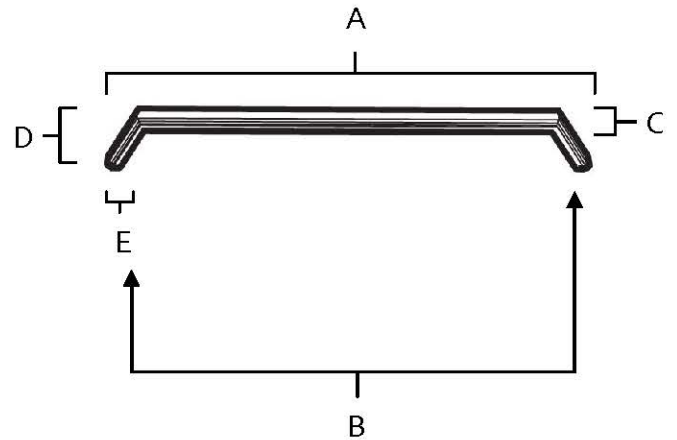

**SPECIFICATIONS**

**NICOLE  
PULLS**

**FEATURES**

- Modern styling
- Multiple finishes
- Concealed installation

**WARRANTY**

Limited lifetime

**FINISHES**

- Polished Brass (PB)
- Polished Chrome (PC)
- Antique English Matte (AEM)
- Barcelona (BARC)
- Bronze (BRZ)
- Chocolate Bronze (CHBRZ)
- Polished Nickel (PN)
- Satin Nickel (SN)

**MATERIAL**

Brass

Item#	A	B	C	D	E
A427-3	3 5/8"	3"	1/2"	1"	1/2"
A427-35	4 1/8"	3 1/2"	1/2"	1"	1/2"
A427-4	4 5/8"	4"	1/2"	1"	1/2"
A427-6	6 5/8"	6"	5/8"	1 1/8"	1/2"
A427-8	8 5/8"	8"	3/4"	1 1/4"	1/2"

**KEY:**

- A - Overall Length
- B - Center to Center
- C - Handle Width
- D - Projection
- E - Mount Length

NOTE: Dimensions and specifications are subject to change without notice.