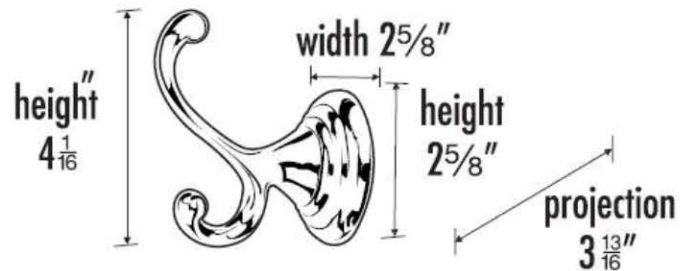

MATERIAL

Brass

Item#

A9099

NOTE: Dimensions and specifications are subject to change without notice.