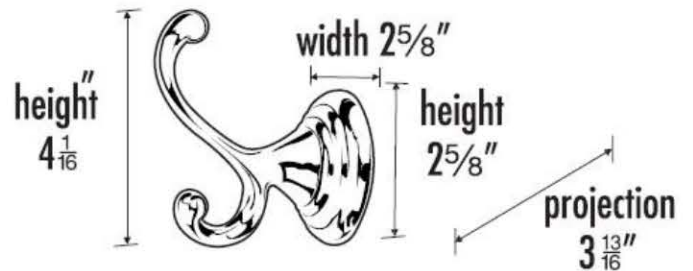

MATERIAL

Brass

Item#

A9099

NOTE: Dimensions and specifications are subject to change without notice.