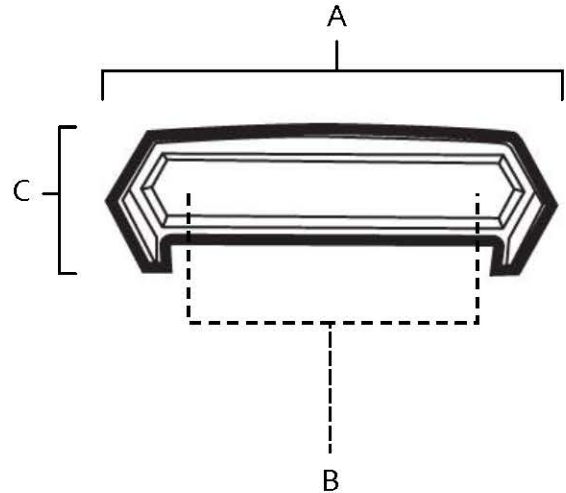

SPECIFICATIONS

NICOLE
CUP PULL

FEATURES

- Modern styling
- Multiple finishes
- Concealed installation

WARRANTY

Limited lifetime

FINISHES

- Polished Brass (PB)
- Polished Chrome (PC)
- Antique English Matte (AEM)
- Barcelona (BARC)
- Bronze (BRZ)
- Chocolate Bronze (CHBRZ)
- Polished Nickel (PN)
- Satin Nickel (SN)

MATERIAL

Brass

Item#	A	B	C	D
A429	5 1/8"	4"	1 3/4"	1 1/8"

KEY:

- A - Overall Length
- B - Center to Center
- C - Width
- D - Projection

NOTE: Dimensions and specifications are subject to change without notice.