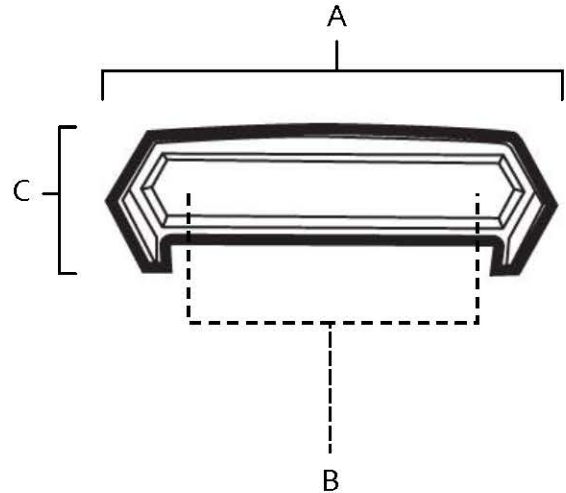

**SPECIFICATIONS**

**NICOLE**  
CUP PULL

**FEATURES**

- Modern styling
- Multiple finishes
- Concealed installation

**WARRANTY**

Limited lifetime

**FINISHES**

- Polished Brass (PB)
- Polished Chrome (PC)
- Antique English Matte (AEM)
- Barcelona (BARC)
- Bronze (BRZ)
- Chocolate Bronze (CHBRZ)
- Polished Nickel (PN)
- Satin Nickel (SN)

**MATERIAL**

Brass

Item#	A	B	C	D
A429	5 1/8"	4"	1 3/4"	1 1/8"

**KEY:**

- A - Overall Length
- B - Center to Center
- C - Width
- D - Projection

NOTE: Dimensions and specifications are subject to change without notice.