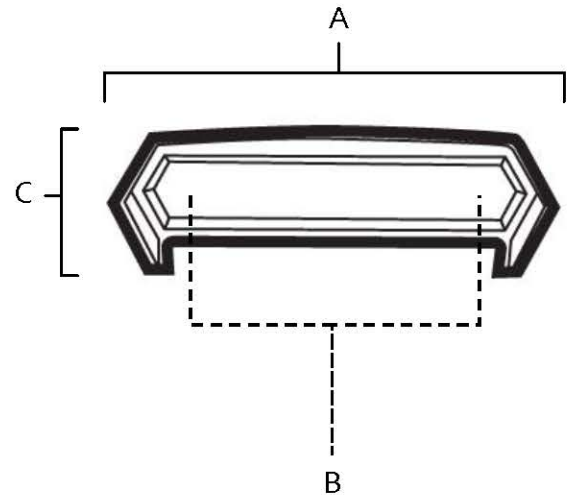

SPECIFICATIONS

NICOLE
CUP PULL

FEATURES

- Modern styling
- Multiple finishes
- Concealed installation

WARRANTY

Limited lifetime

FINISHES

- Polished Brass (PB)
- Polished Chrome (PC)
- Antique English Matte (AEM)
- Barcelona (BARC)
- Bronze (BRZ)
- Chocolate Bronze (CHBRZ)
- Polished Nickel (PN)
- Satin Nickel (SN)

MATERIAL

Brass

Item#	A	B	C	D
A429	5 1/8"	4"	1 3/4"	1 1/8"

KEY:

- A - Overall Length
- B - Center to Center
- C - Width
- D - Projection

NOTE: Dimensions and specifications are subject to change without notice.