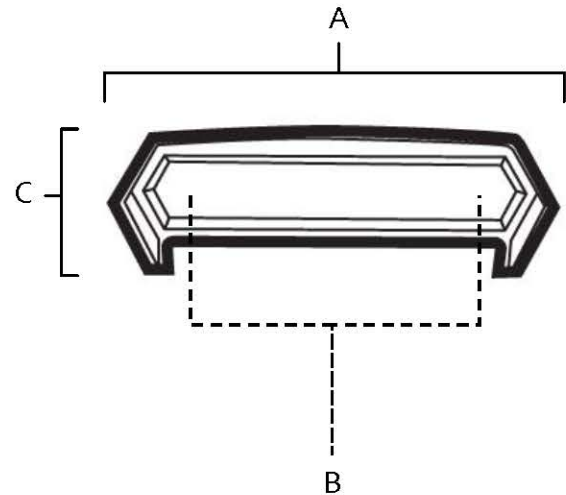

SPECIFICATIONS

NICOLE
CUP PULL

FEATURES

- Modern styling
- Multiple finishes
- Concealed installation

WARRANTY

Limited lifetime

FINISHES

- Polished Brass (PB)
- Polished Chrome (PC)
- Antique English Matte (AEM)
- Barcelona (BARC)
- Bronze (BRZ)
- Chocolate Bronze (CHBRZ)
- Polished Nickel (PN)
- Satin Nickel (SN)

MATERIAL

Brass

Item#	A	B	C	D
A429	5 1/8"	4"	1 3/4"	1 1/8"

KEY:

- A - Overall Length
- B - Center to Center
- C - Width
- D - Projection

NOTE: Dimensions and specifications are subject to change without notice.