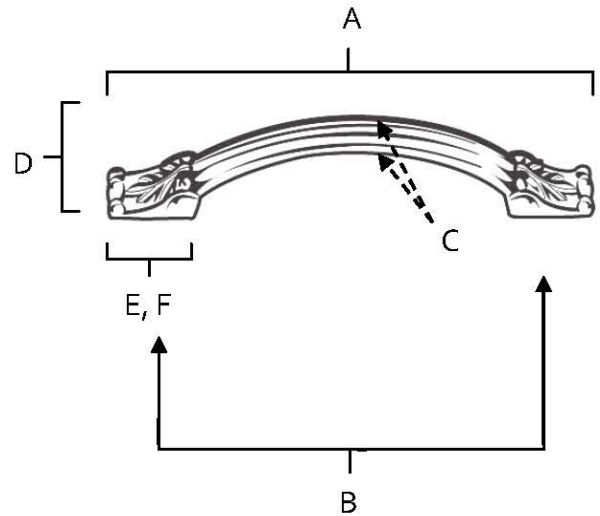

**SPECIFICATIONS**

**FIORE**  
APPLIANCE PULLS

**FEATURES**

- Traditional styling
- Multiple finishes
- Concealed installation

**WARRANTY**

Limited lifetime

**FINISHES**

- Antique English Matte (AEM)
- Barcelona (BARC)
- Bronze (BRZ)
- Chocolate Bronze (CHBRZ)
- Polished Antique (PA)
- Satin Nickel (SN)

**MATERIAL**

Brass

| Item#           | A       | B   | C    | D      | E (L)    | F (W)  |
|-----------------|---------|-----|------|--------|----------|--------|
| <b>D1476-8</b>  | 10"     | 8"  | 5/8" | 1 5/8" | 1 1/4"   | 3/4"   |
| <b>D1476-10</b> | 12 3/8" | 10" | 3/4" | 2 1/4" | 1 9/16"  | 1"     |
| <b>D1476-18</b> | 20 7/8" | 18" | 1"   | 2 7/8" | 1 13/16" | 1 1/4" |

**KEY:**

- A - Overall Length
- B - Center to Center
- C - Handle Width
- D - Projection
- E - Mount Length
- F - Mount Width

NOTE: Dimensions and specifications are subject to change without notice.