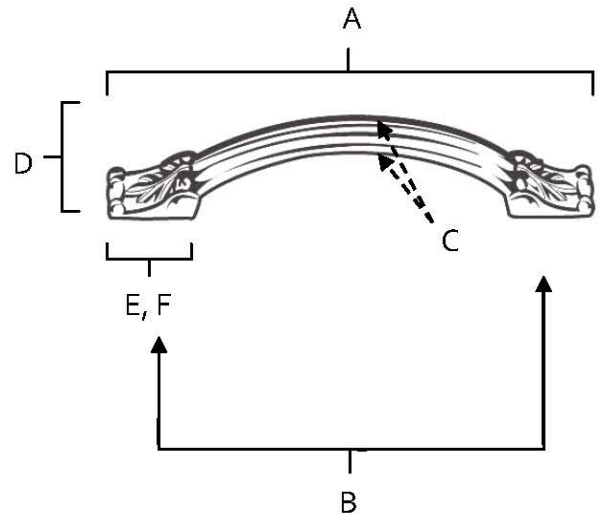

**SPECIFICATIONS**

**FIORE**  
APPLIANCE PULLS

**FEATURES**

- Traditional styling
- Multiple finishes
- Concealed installation

**WARRANTY**

Limited lifetime

**FINISHES**

- Antique English Matte (AEM)
- Barcelona (BARC)
- Bronze (BRZ)
- Chocolate Bronze (CHBRZ)
- Polished Antique (PA)
- Satin Nickel (SN)

**MATERIAL**

Brass

Item#	A	B	C	D	E (L)	F (W)
<b>D1476-8</b>	10"	8"	5/8"	1 5/8"	1 1/4"	3/4"
<b>D1476-10</b>	12 3/8"	10"	3/4"	2 1/4"	1 9/16"	1"
<b>D1476-18</b>	20 7/8"	18"	1"	2 7/8"	1 13/16"	1 1/4"

**KEY:**

- A - Overall Length
- B - Center to Center
- C - Handle Width
- D - Projection
- E - Mount Length
- F - Mount Width

NOTE: Dimensions and specifications are subject to change without notice.