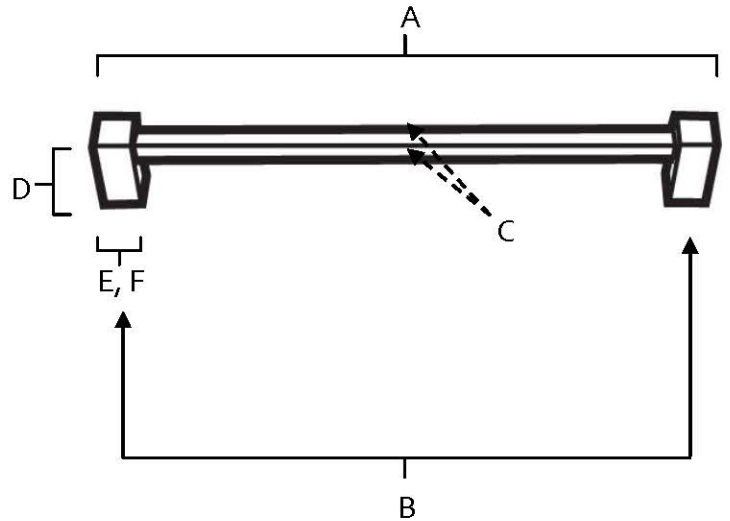

SPECIFICATIONS

**CONTEMPORARY II**  
APPLIANCE PULLS

**FEATURES**

- Modern styling
- Multiple finishes
- Concealed installation

**WARRANTY**

Limited lifetime

**FINISHES**

- Polished Chrome (PC)
- Barcelona (BARC)
- Bronze (BRZ)
- Chocolate Bronze (CHBRZ)
- Polished Nickel (PN)
- Satin Nickel (SN)

**MATERIAL**

Brass

Item#	A	B	C	D	E (L)	F (W)
D718-8	8 5/8"	8"	3/8"	1 3/8"	5/8"	5/8"
D718-12	12 5/8"	12"	3/8"	1 5/8"	5/8"	5/8"
D718-18	18 5/8"	18"	3/8"	1 5/8"	5/8"	5/8"

**KEY:**

- A - Overall Length
- B - Center to Center
- C - Handle Width
- D - Projection
- E - Mount Length
- F - Mount Width

NOTE: Dimensions and specifications are subject to change without notice.