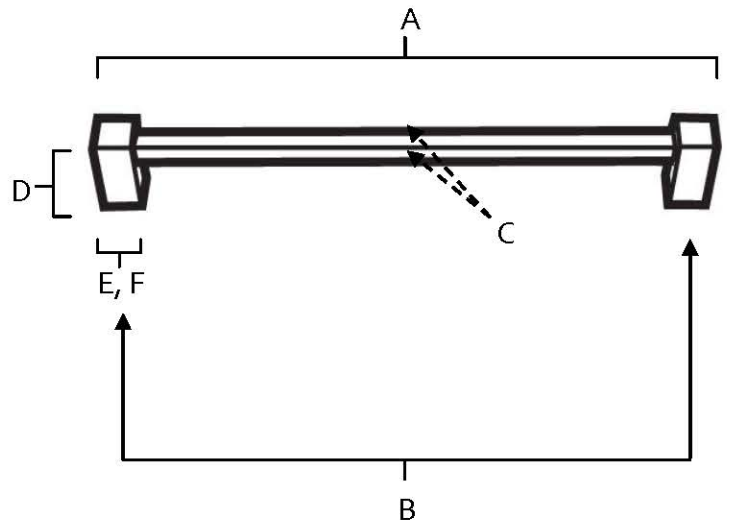

SPECIFICATIONS

CONTEMPORARY II
APPLIANCE PULLS

FEATURES

- Modern styling
- Multiple finishes
- Concealed installation

WARRANTY

Limited lifetime

FINISHES

- Polished Chrome (PC)
- Barcelona (BARC)
- Bronze (BRZ)
- Chocolate Bronze (CHBRZ)
- Polished Nickel (PN)
- Satin Nickel (SN)

MATERIAL

Brass

Item#	A	B	C	D	E (L)	F (W)
D718-8	8 5/8"	8"	3/8"	1 3/8"	5/8"	5/8"
D718-12	12 5/8"	12"	3/8"	1 5/8"	5/8"	5/8"
D718-18	18 5/8"	18"	3/8"	1 5/8"	5/8"	5/8"

KEY:

- A - Overall Length
- B - Center to Center
- C - Handle Width
- D - Projection
- E - Mount Length
- F - Mount Width

NOTE: Dimensions and specifications are subject to change without notice.