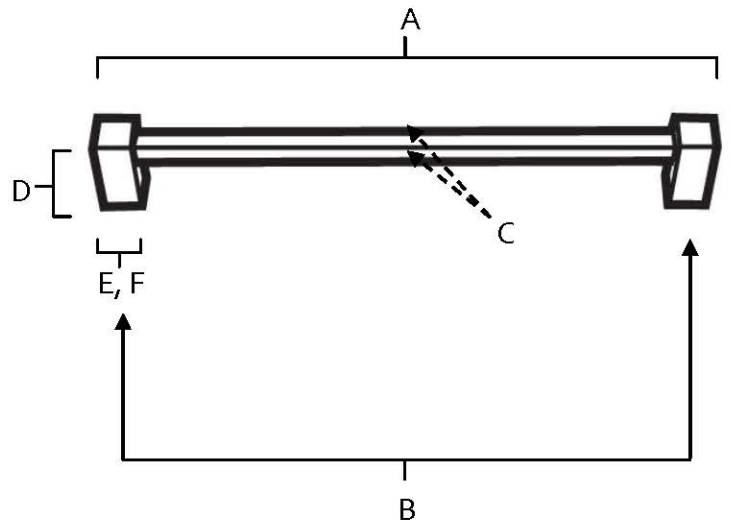

**SPECIFICATIONS**

**CONTEMPORARY II**  
APPLIANCE PULLS

**FEATURES**

- Modern styling
- Multiple finishes
- Concealed installation

**WARRANTY**

Limited lifetime

**FINISHES**

- Polished Chrome (PC)
- Barcelona (BARC)
- Bronze (BRZ)
- Chocolate Bronze (CHBRZ)
- Polished Nickel (PN)
- Satin Nickel (SN)

**MATERIAL**

Brass

Item#	A	B	C	D	E (L)	F (W)
D718-8	8 5/8"	8"	3/8"	1 3/8"	5/8"	5/8"
D718-12	12 5/8"	12"	3/8"	1 5/8"	5/8"	5/8"
D718-18	18 5/8"	18"	3/8"	1 5/8"	5/8"	5/8"

**KEY:**

- A - Overall Length
- B - Center to Center
- C - Handle Width
- D - Projection
- E - Mount Length
- F - Mount Width

NOTE: Dimensions and specifications are subject to change without notice.