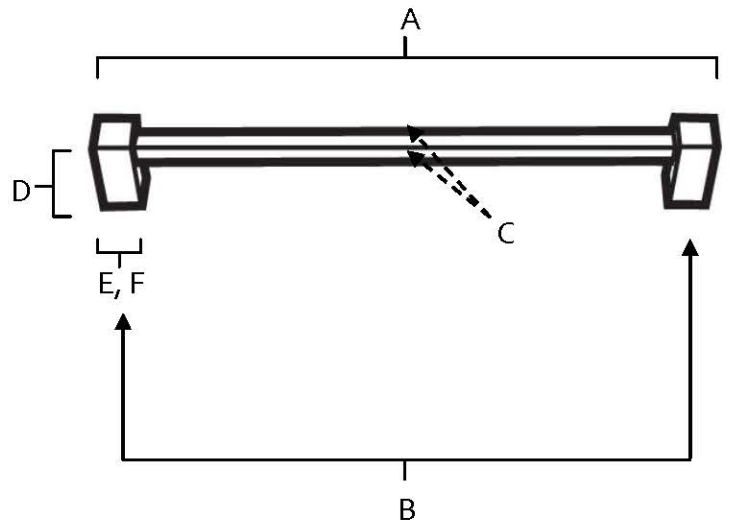

SPECIFICATIONS

CONTEMPORARY II
APPLIANCE PULLS

FEATURES

- Modern styling
- Multiple finishes
- Concealed installation

WARRANTY

Limited lifetime

FINISHES

- Polished Chrome (PC)
- Barcelona (BARC)
- Bronze (BRZ)
- Chocolate Bronze (CHBRZ)
- Polished Nickel (PN)
- Satin Nickel (SN)

MATERIAL

Brass

Item#	A	B	C	D	E (L)	F (W)
D718-8	8 5/8"	8"	3/8"	1 3/8"	5/8"	5/8"
D718-12	12 5/8"	12"	3/8"	1 5/8"	5/8"	5/8"
D718-18	18 5/8"	18"	3/8"	1 5/8"	5/8"	5/8"

KEY:

- A - Overall Length
- B - Center to Center
- C - Handle Width
- D - Projection
- E - Mount Length
- F - Mount Width

NOTE: Dimensions and specifications are subject to change without notice.