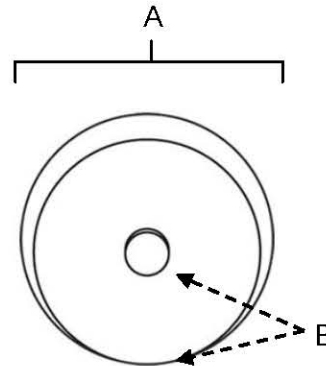

SPECIFICATIONS

**ROPE
ROSETTES**

FEATURES

- Traditional styling
- Multiple finishes
- Concealed installation

WARRANTY

Limited lifetime

FINISHES

- Polished Brass (PB)
- Polished Chrome (PC)
- Antique English (AE)
- Antique English Matte (AEM)
- Barcelona (BARC)
- Bronze (BRZ)
- Chocolate Bronze (CHBRZ)
- Matte Black (MB)
- Polished Antique (PA)
- Polished Nickel (PN)
- Satin Nickel (SN)

MATERIAL

Brass

Item#	A	B
A815-1p	1"	1/8"
A815-14p	1 1/4"	1/8"
A815-34p	3/4"	1/8"
A815-38p	1 1/2"	1/8"
A815-45p	1 3/4"	1/8"

KEY:

- A - Length and Width
- B - Projection

NOTE: Dimensions and specifications are subject to change without notice.