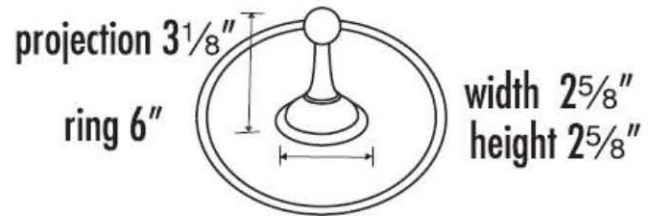

SPECIFICATIONS

YALE
6" TOWEL RING

FEATURES

- Traditional styling
- Multiple finishes
- Concealed installation

WARRANTY

Limited lifetime

FINISHES

- Polished Brass (PB)
- Polished Brass/Non-lacquered (PB/NL)
- Polished Chrome (PC)
- Barcelona (BARC)
- Bronze (BRZ)
- Chocolate Bronze (CHBRZ)
- Satin Nickel (SN)

MATERIAL

Brass

Item#

A9240

NOTE: Dimensions and specifications are subject to change without notice.