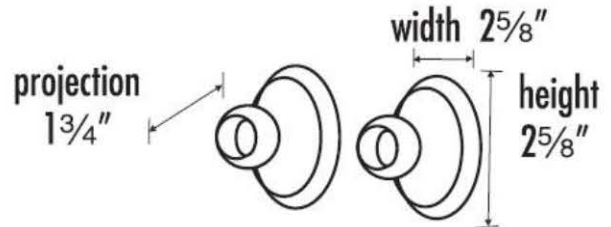

SPECIFICATIONS

YALE
SHOWER ROD BRACKETS

FEATURES

- Traditional styling
- Multiple finishes
- Concealed installation

WARRANTY

Limited lifetime

FINISHES

- Polished Brass (PB)
- Polished Brass/Non-lacquered (PB/NL)
- Polished Chrome (PC)
- Barcelona (BARC)
- Bronze (BRZ)
- Chocolate Bronze (CHBRZ)
- Satin Nickel (SN)

MATERIAL

Brass

Item#

A9246

NOTE: Dimensions and specifications are subject to change without notice.