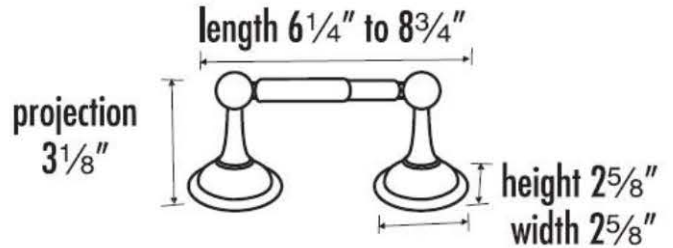

SPECIFICATIONS

YALE
TISSUE HOLDER

FEATURES

Traditional styling
Multiple finishes
Concealed installation

WARRANTY

Limited lifetime

FINISHES

Polished Brass (PB)
Polished Brass/Non-lacquered (PB/NL)
Polished Chrome (PC)
Barcelona (BARC)
Bronze (BRZ)
Chocolate Bronze (CHBRZ)
Satin Nickel (SN)

MATERIAL

Brass

Item#

A9260

NOTE: Dimensions and specifications are subject to change without notice.