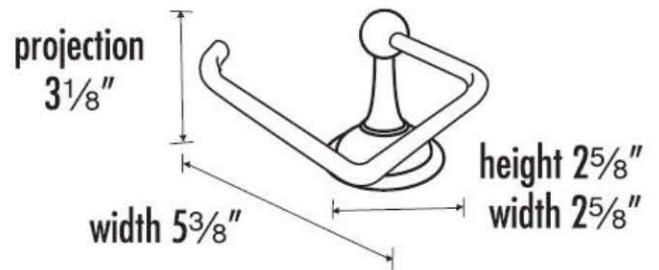

Item#

A9266

NOTE: Dimensions and specifications are subject to change without notice.