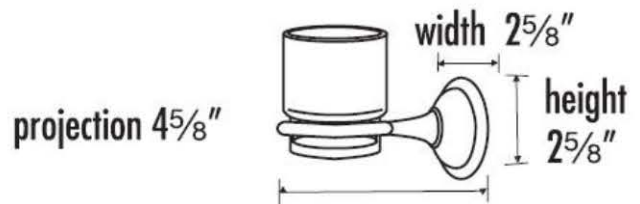

SPECIFICATIONS

YALE

TUMBLER HOLDER WITH TUMBLER

FEATURES

- Traditional styling
- Multiple finishes
- Concealed installation

WARRANTY

Limited lifetime

FINISHES