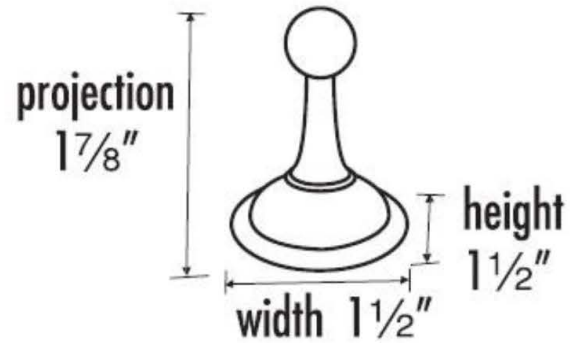

SPECIFICATIONS

YALE
ROBE HOOK

FEATURES

Traditional styling
Multiple finishes
Concealed installation

WARRANTY

Limited lifetime

FINISHES

Polished Brass (PB)
Polished Brass/Non-lacquered (PB/NL)
Polished Chrome (PC)
Barcelona (BARC)
Bronze (BRZ)
Chocolate Bronze (CHBRZ)
Satin Nickel (SN)

MATERIAL

Brass

Item#

A9280

NOTE: Dimensions and specifications are subject to change without notice.